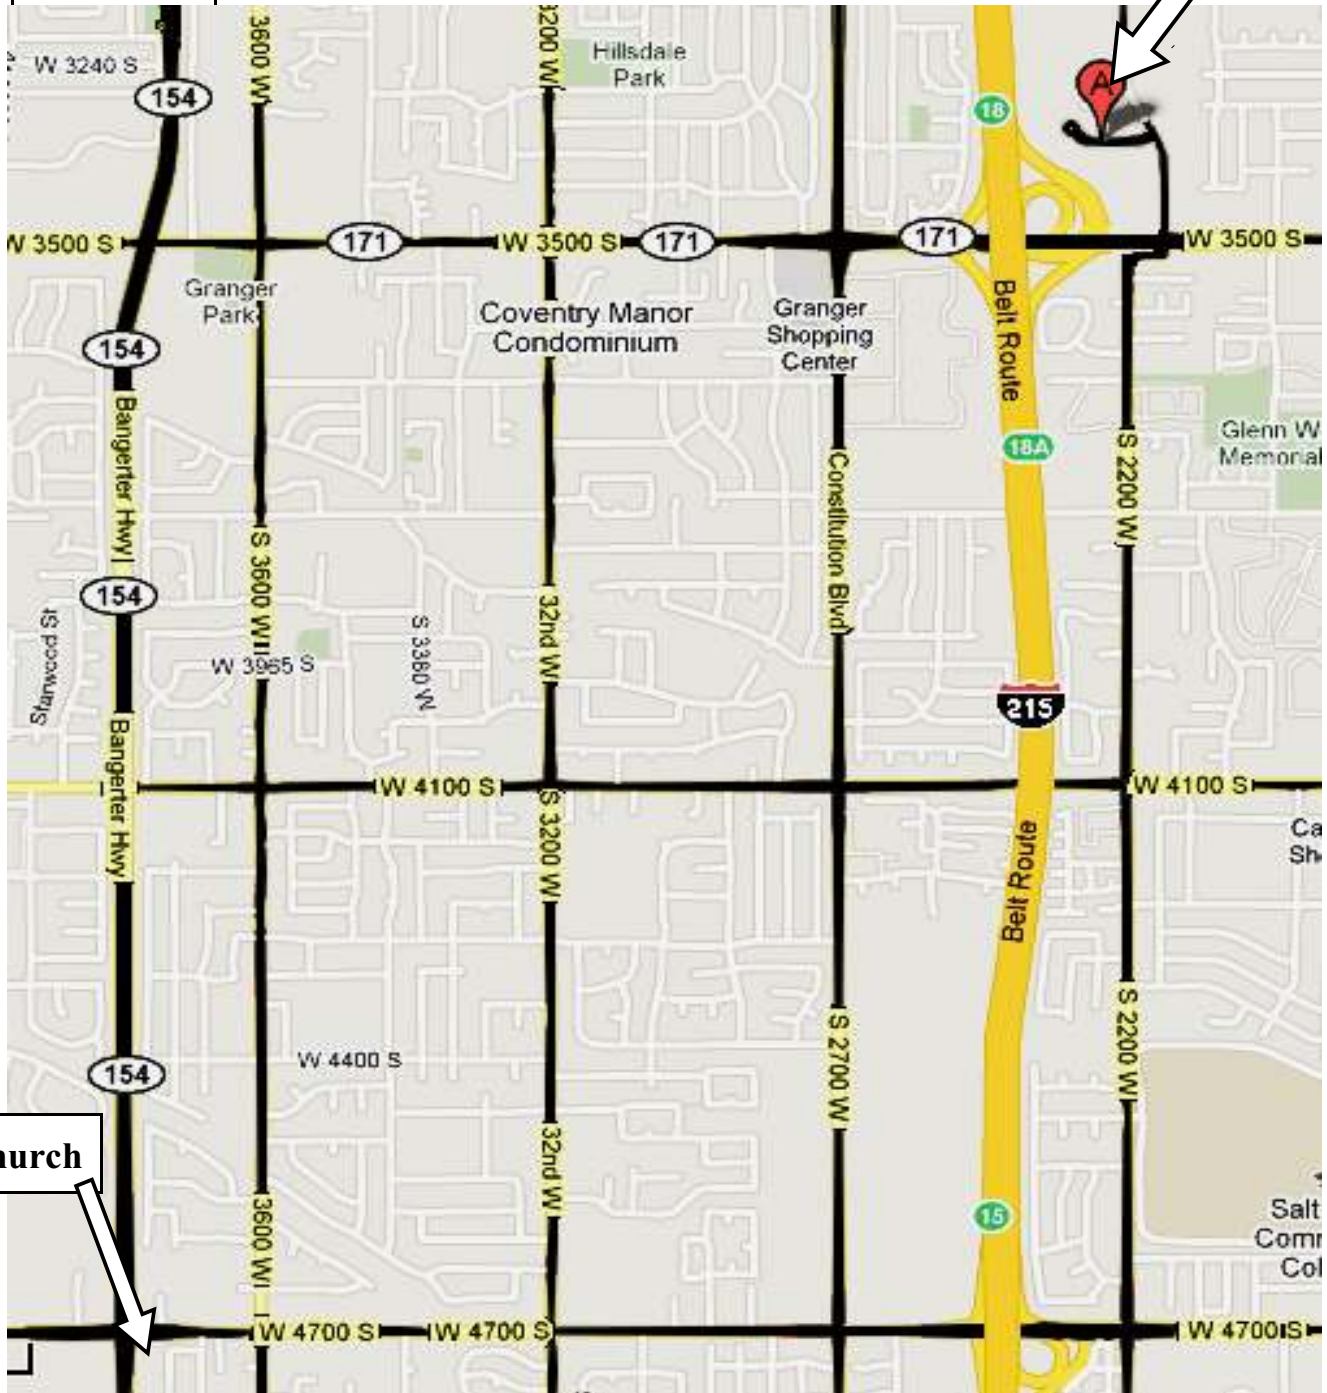

Bangerter
N. to Airport

Bible Baptist Church
Greater Western Conference
Home Missions - Church Planting

Motels

I 215

Church

Sleep Inn

3440 S. Decker Lake Drive
801-975-1848

Free breakfast, local calls, wireless internet, fridge and microwave. Shuttle to airport and to the Church
2 beds - \$39.00

Country Inn

3422 S. Decker Lake Drive
801-908-0311

Free breakfast, local calls, wireless internet, indoor pool, hot tub, fridge and microwave. Shuttle to airport and to the Church. 2 beds - \$49.00

Inform the motel you are with the Bible Baptist Church Conference for the special rate.